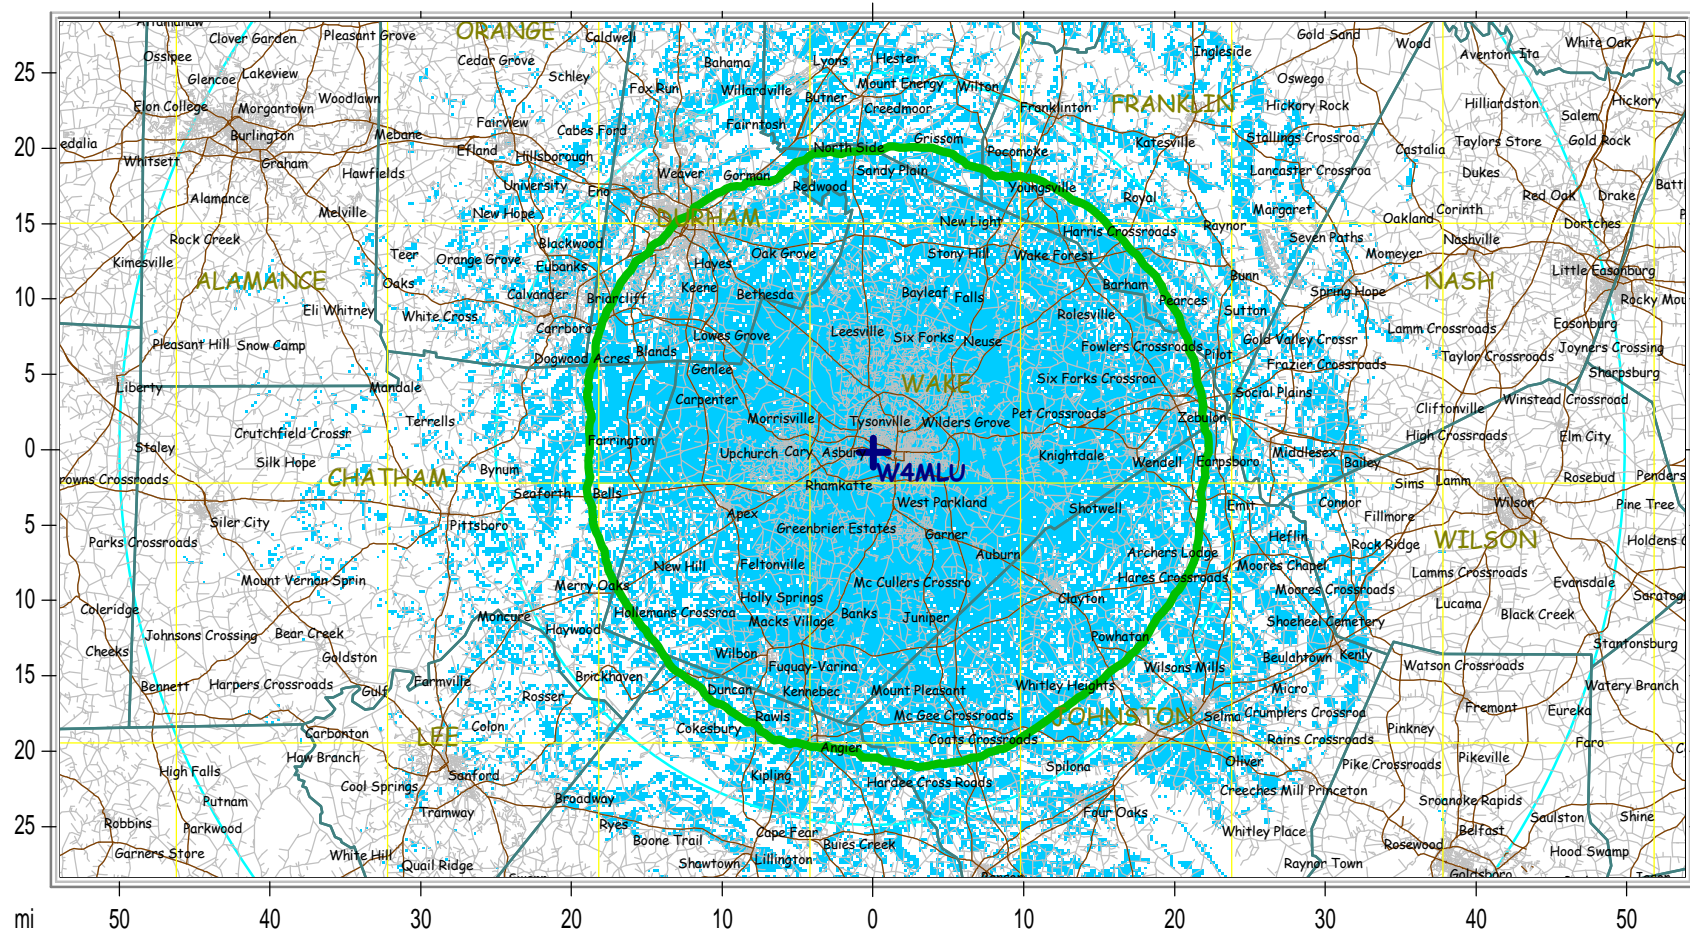

W4MLU 442.575 Raleigh, NC

Generated by CommStudy

Map Scale: 1:807023 1" = 12.74 mi V\H Size: 56.73 x 107.81 mi

|  |   |  |   |  |
|--|---|--|---|--|
|  County Borders |  State Borders |  Highways |  Streets |  Lat/Lon Grid |
|--|---|--|---|--|