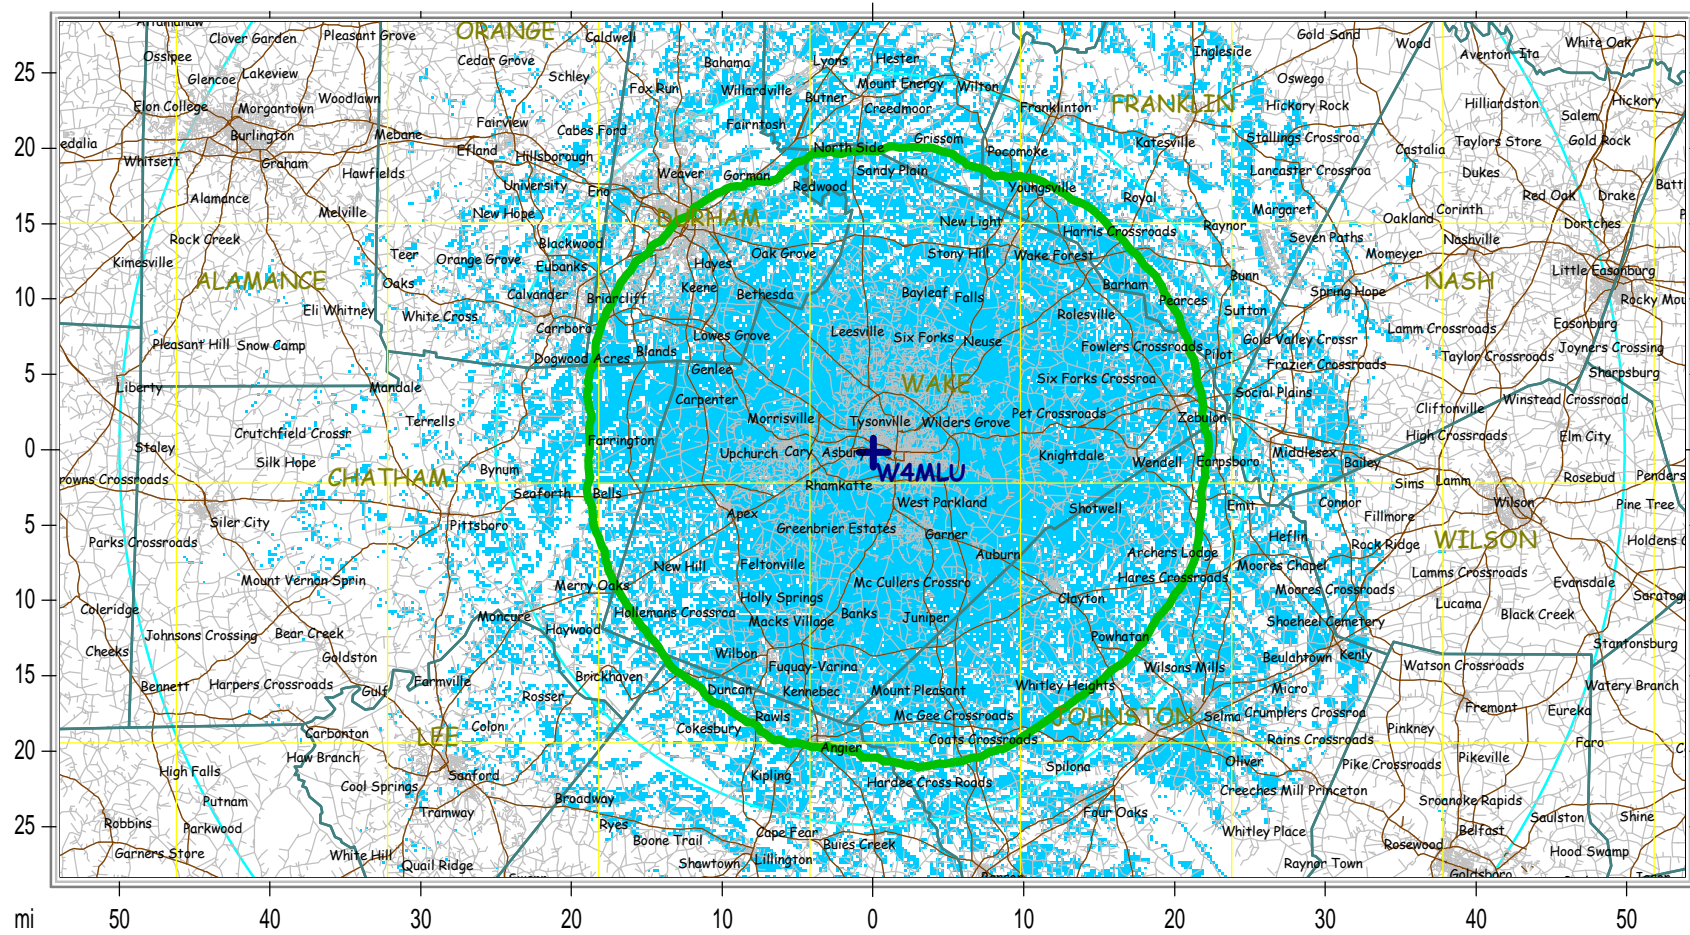

W4MLU 442.575 Raleigh, NC

Generated by CommStudy

Map Scale: 1:807023 1" = 12.74 mi V\H Size: 56.73 x 107.81 mi

 County Borders	 State Borders	 Highways	 Streets	 Lat/Lon Grid
--	---	--	---	--