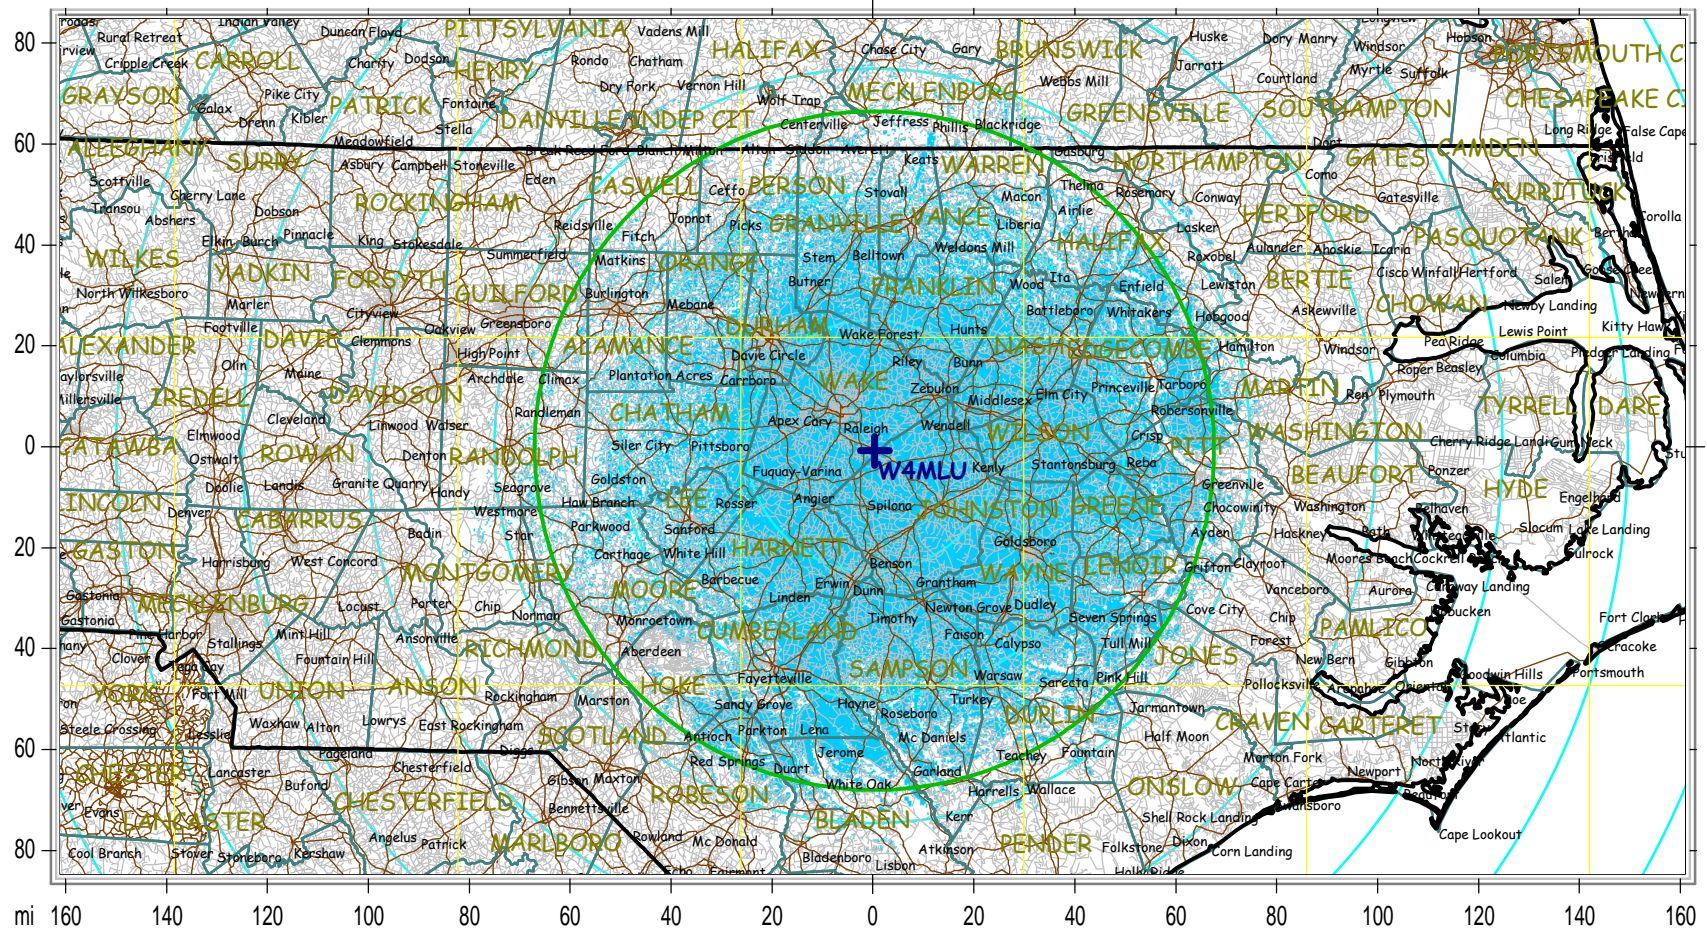

W4MLU 442.950 Auburn, NC

Map Footer

Map Scale: 1:2410751 1" = 38.05 mi V/H Size: 169.46 x 322.04 mi

— County Borders   
 — State Borders   
 — Highways   
 — Streets   
 — Lat/Lon Grid