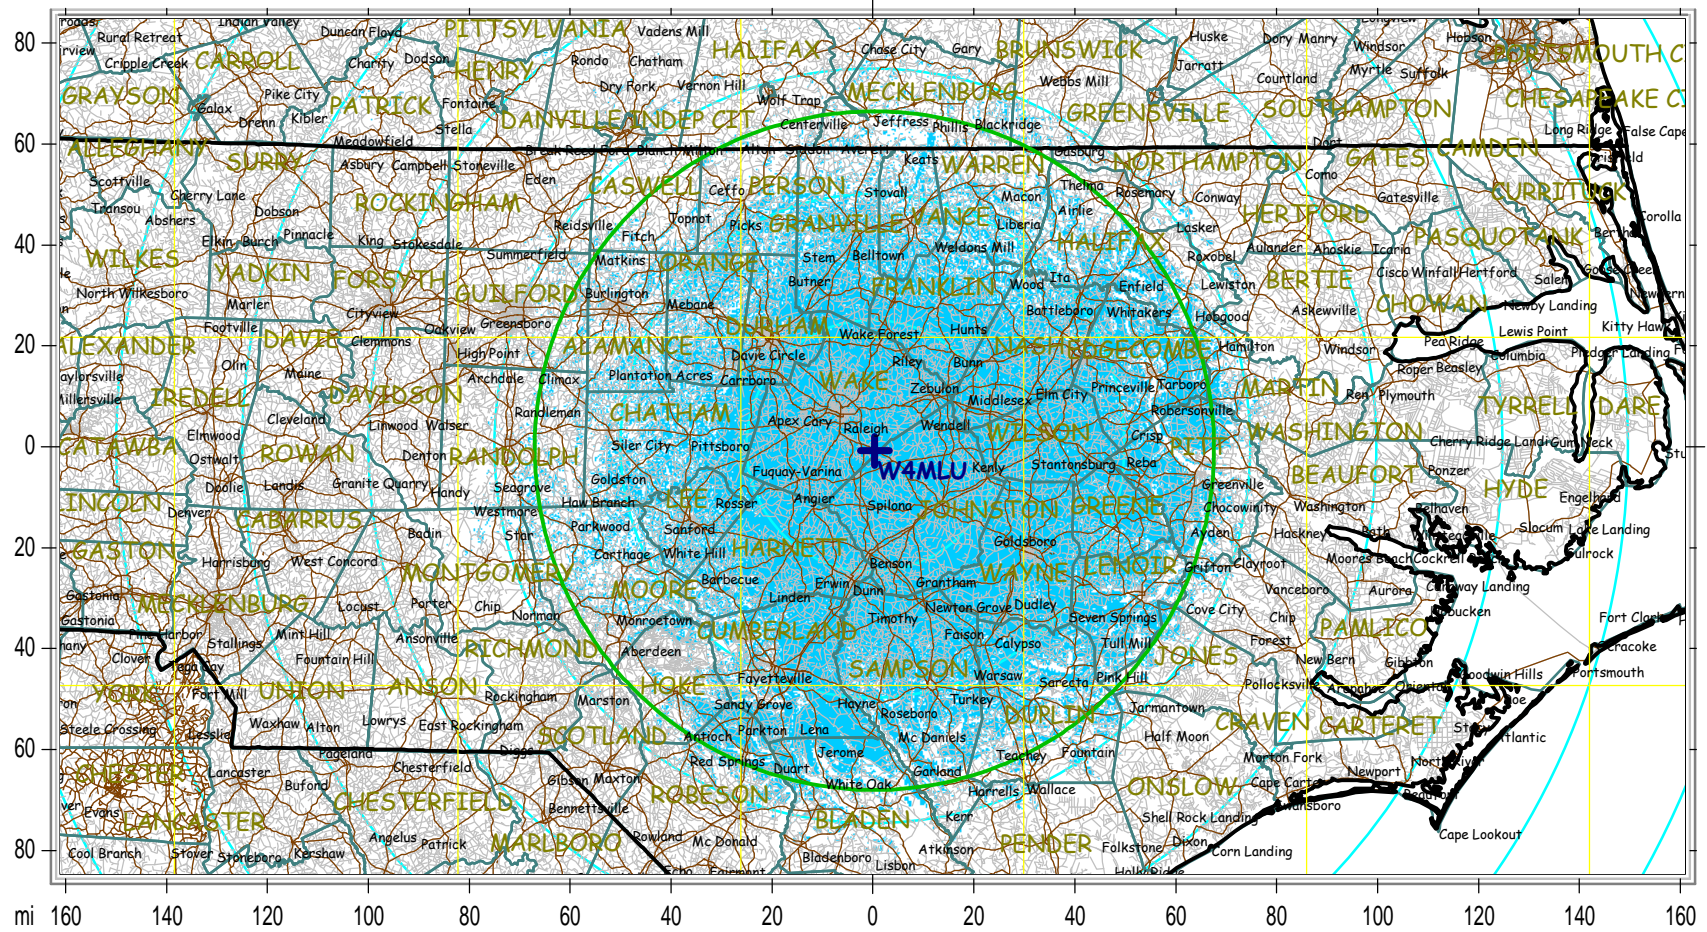

W4MLU 442.950 Auburn, NC

Map Footer

Map Scale: 1:2410751 1" = 38.05 mi V/H Size: 169.46 x 322.04 mi

County Borders
  State Borders
  Highways
  Streets
  Lat/Lon Grid